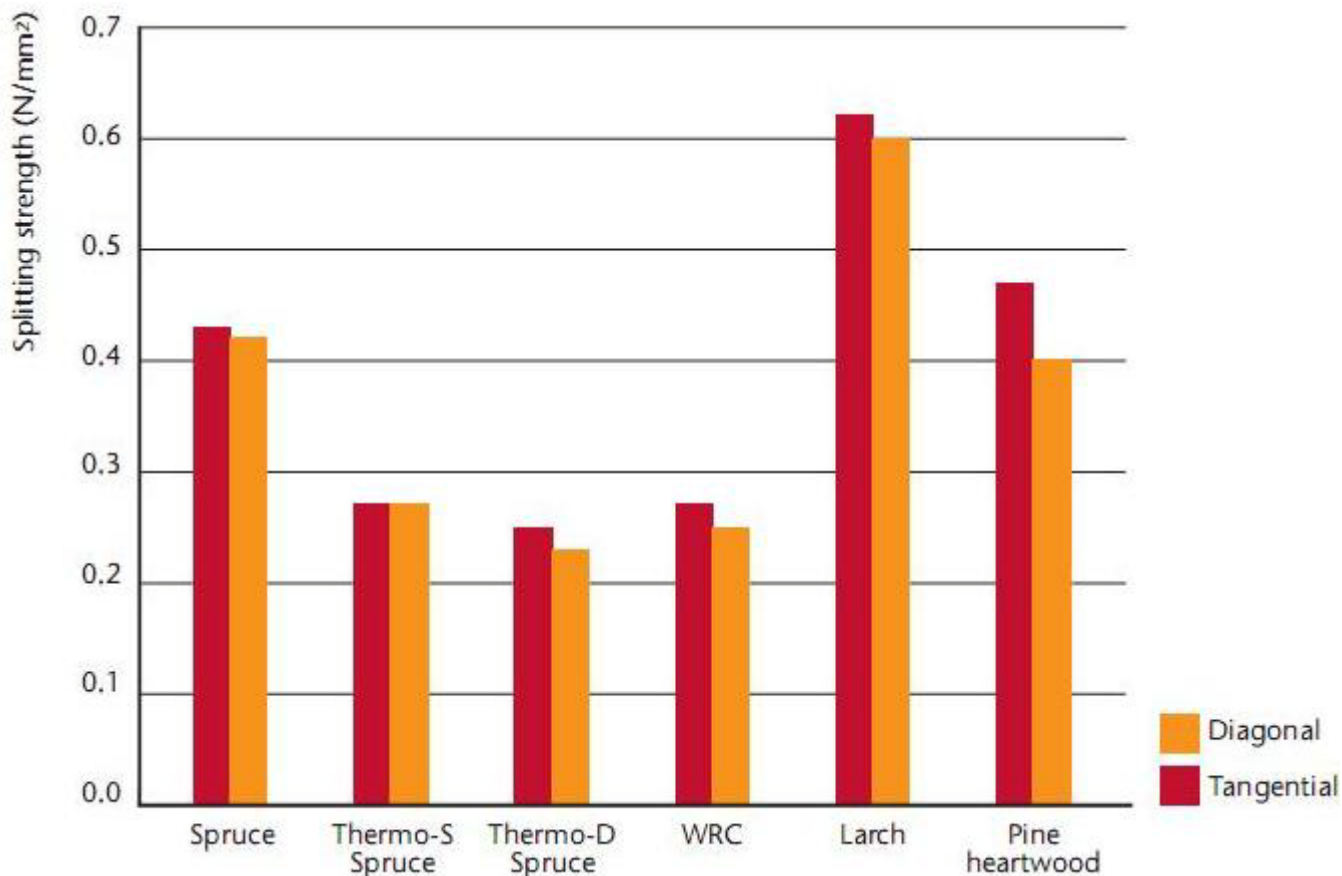

ThermoWood has been tested using a modified EN 1534 test (Wood and parquet flooring - Determination of resistance to indentation (BRINELL - test method)). An indentation force of 0,5 kN was used instead of 1 kN in the testing for all the tested species. The following chart presents the comparative results of different wood species most commonly used for exterior timber cladding.

As a result of the ThermoWood process there is a reduction in the splitting strength properties of ThermoWood material compared with the original timber. The following chart presents the comparative results of different wood species most commonly used for exterior wood cladding.