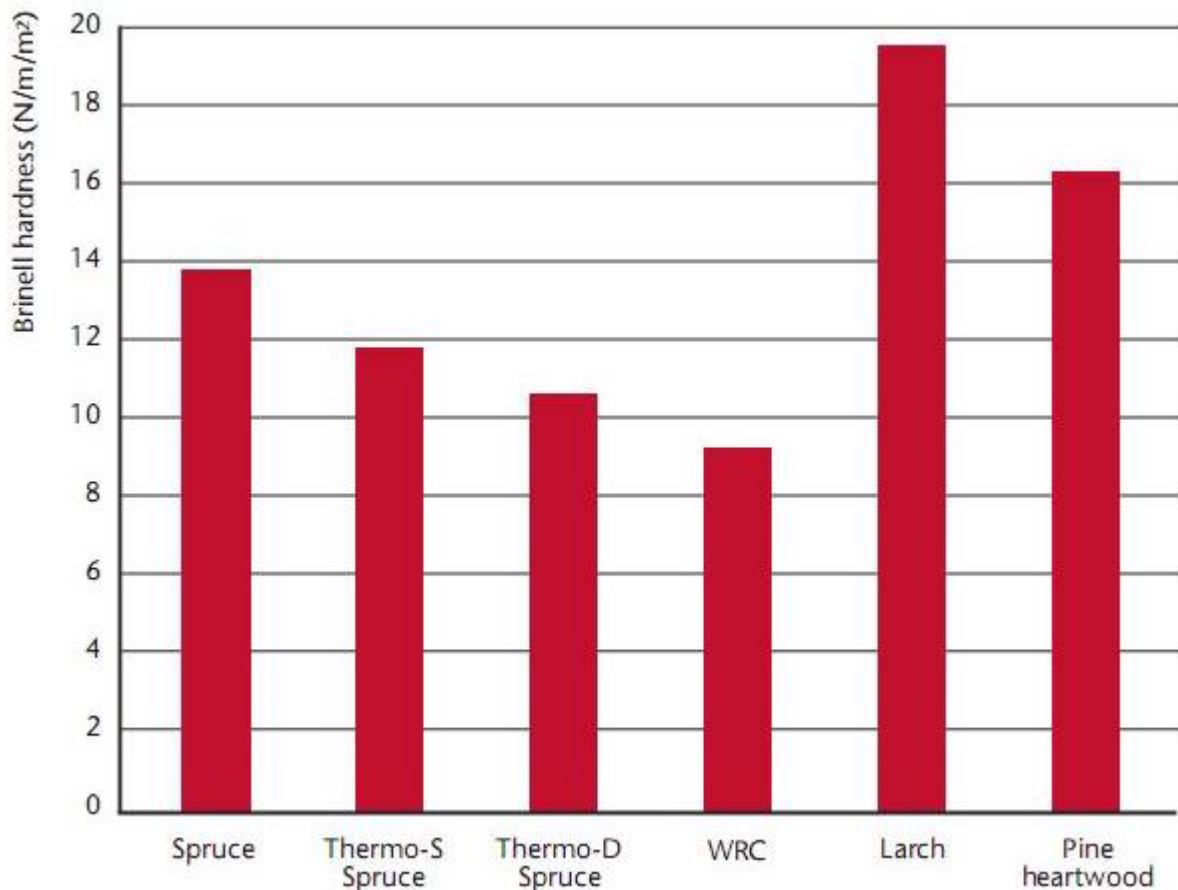

SHP 90x90

Platesnė informacija internete <http://www.lunawood.lt> , <http://www.termomediene.lt> arba telefonu +370 651 60005
Įgaliotas atstovas Lietuvoje UAB NVGroup

7. Termo medienos kietumo ir tvirtumo testų lentelės (anglų kalba)

ThermoWood has been tested using a modified EN 1534 test (Wood and parquet flooring - Determination of resistance to indentation (BRINELL - test method)). An indentation force of 0,5 kN was used instead of 1 kN in the testing for all the tested species. The following chart presents the comparative results of different wood species most commonly used for exterior timber cladding.